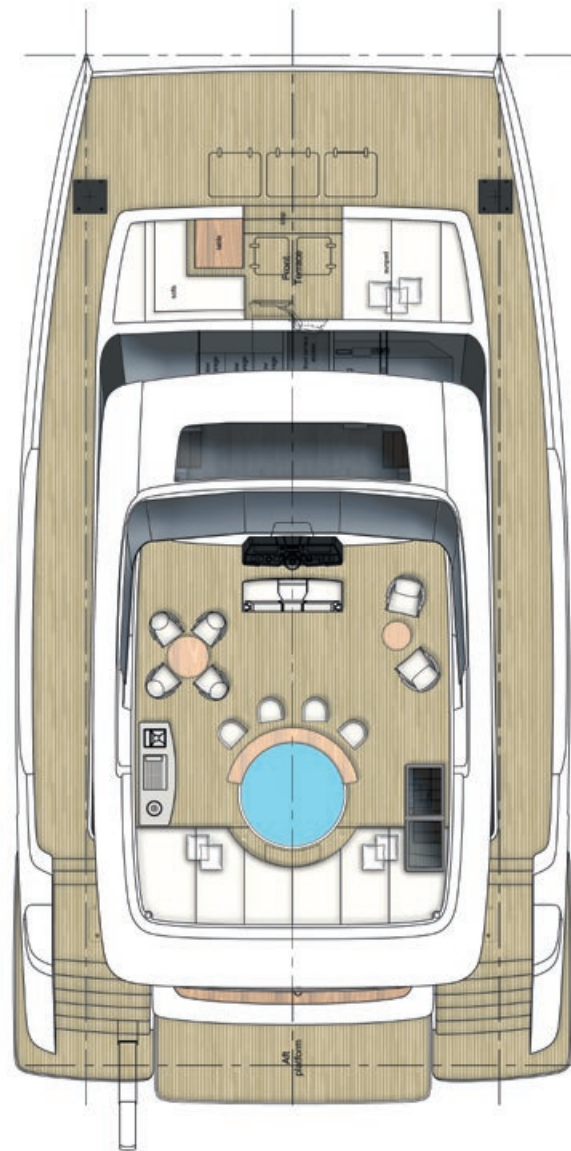

AFT GARAGE

GARAGE ARRIÈRE

HYDRAULIC PLATFORM

PLATEFORME HYDRAULIQUE

BROAD HORIZONS

Easily accessed from the main deck saloon, the full-beam bow terrace of the 70 Sunreef Power features a comfortable lounging space protected from sun and wind.

With a large panoramic glazing, the main deck saloon is an extensive and fully customizable area filled with natural light. A sliding door opens the interior lounging space wide onto the aft cockpit, inviting the outside in.

The volumes within the hulls of the 70 Sunreef Power offer full freedom for customization with infinite options to set up generous guest accommodation.

Les coques offrant des volumes exceptionnels, permettent de facilement concevoir un agencement taillé sur mesure.

ALTEYA

70 SUNREEF POWER

LAYOUT PROPOSAL

HULLS

MAIN DECK

MAIN DECK

FLYBRIDGE

| SPECIFICATION / FICHE TECHNIQUE | |
|--|---|
| 70 Sunreef Power | |
| LENGTH OVERALL Longueur | 21.30m / 70ft |
| BREADTH OVERALL Bau maxi | 11.35m / 37.2ft |
| DRAFT Tirant d'eau | 1.60m / 5.2ft |
| MAIN ENGINES Motorisation | 2x 300 – 2x 850 HP |
| FUEL CAPACITY Capacité gasoil | 8000 – 12000L 2113 – 3170 US gal |
| WATER CAPACITY Capacité eau douce | 1600L 422 US gal |
| TOTAL LIVING SPACE Espace habitable | 301m ² / 3239ft ² |
| GUESTS Invités | max 12 + crew |
| CATEGORY Catégorie | A |
| CONSTRUCTION | Composite |
| NAVAL ARCHITECTURE Architecture Navale | Sunreef Yachts |
| INTERIOR DESIGN Design Intérieur | |