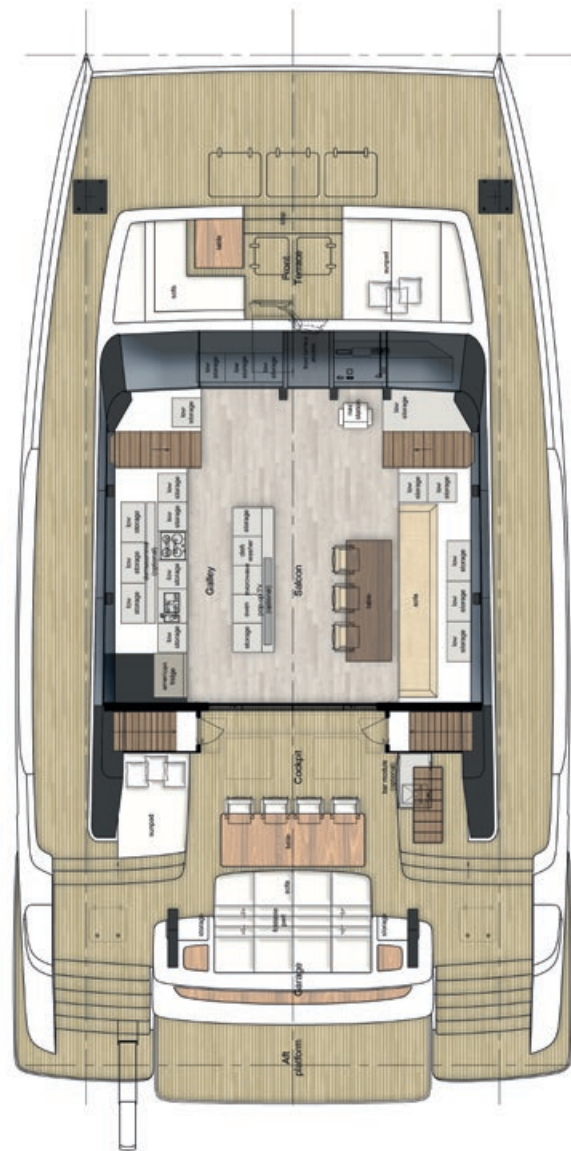

With a large panoramic glazing, the main deck saloon is an extensive and fully customizable area filled with natural light. A sliding door opens the interior lounging space wide onto the aft cockpit, inviting the outside in.

Avec son grand vitrage panoramique, le salon sur le pont principal est un vaste espace entièrement personnalisable et inondé de soleil. Celui-ci fusionne avec le cockpit arrière en créant un grand lounge semi-ouvert.

The volumes within the hulls of the 70 Sunreef Power offer full freedom for customization with infinite options to set up generous guest accommodation.

Les coques offrant des volumes exceptionnels, permettent de facilement concevoir un agencement taillé sur mesure.

ALTEYA

70 SUNREEF POWER

LAYOUT PROPOSAL

HULLS

MAIN DECK

MAIN DECK

FLYBRIDGE

| SPECIFICATION / FICHE TECHNIQUE | |
|--|---|
| 70 Sunreef Power | |
| LENGTH OVERALL Longueur | 21.30m / 70ft |
| BREADTH OVERALL Bau maxi | 11.35m / 37.2ft |
| DRAFT Tirant d'eau | 1.60m / 5.2ft |
| MAIN ENGINES Motorisation | 2x 300 – 2x 850 HP |
| FUEL CAPACITY Capacité gasoil | 8000 – 12000L 2113 – 3170 US gal |
| WATER CAPACITY Capacité eau douce | 1600L 422 US gal |
| TOTAL LIVING SPACE Espace habitable | 301m ² / 3239ft ² |
| GUESTS Invités | max 12 + crew |
| CATEGORY Catégorie | A |
| CONSTRUCTION | Composite |
| NAVAL ARCHITECTURE Architecture Navale | Sunreef Yachts |
| INTERIOR DESIGN Design Intérieur | |